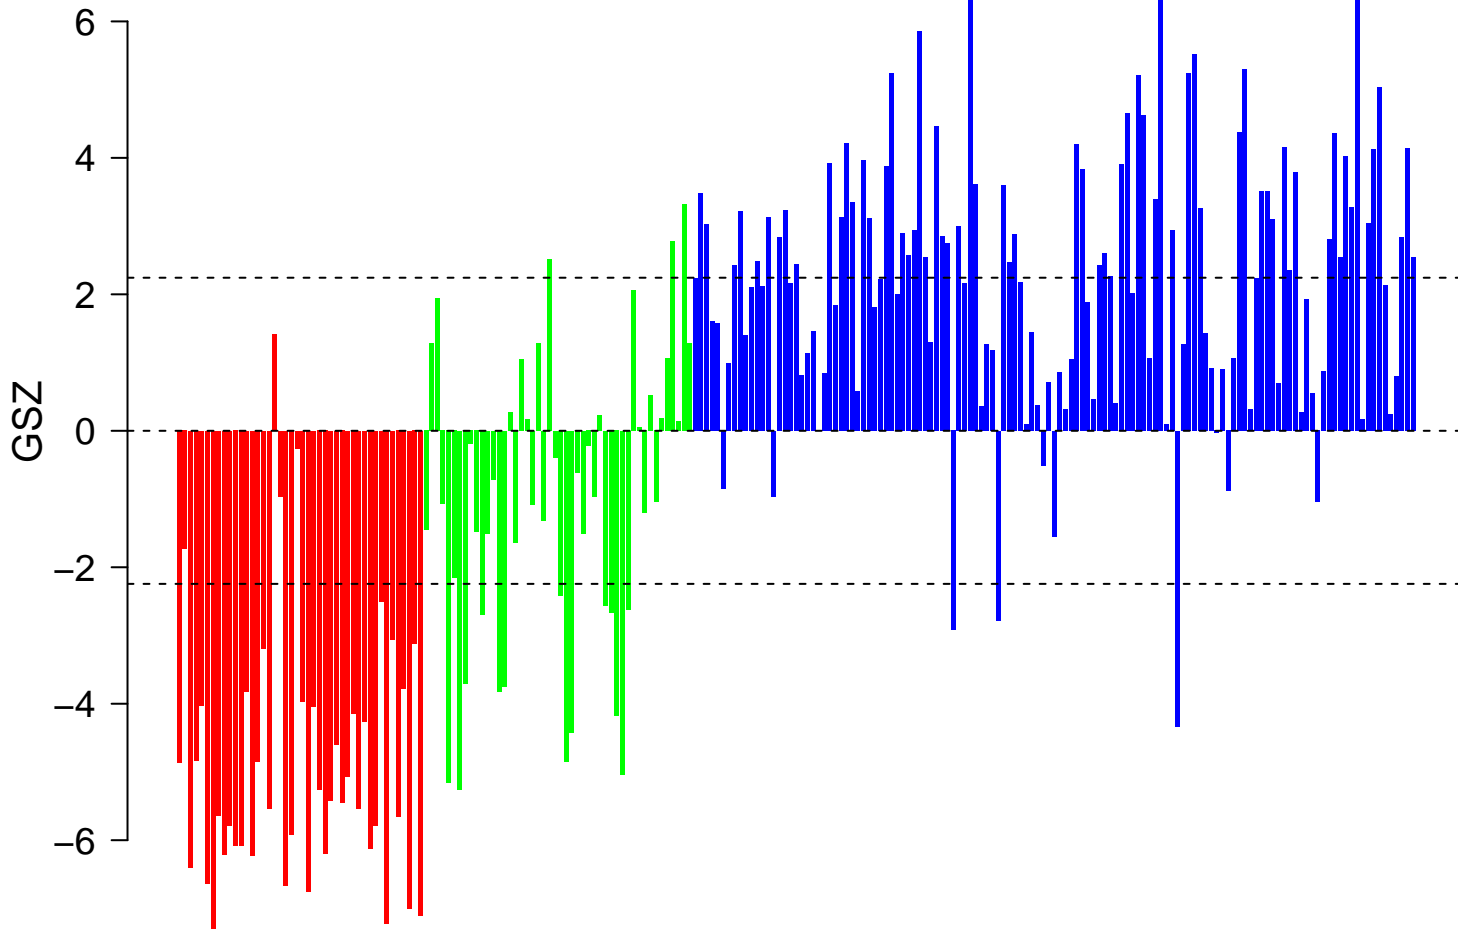

TSAI_RESPONSE_TO_IONIZING_RADIATION

■ on
■ -
□ off

TSAI_RESPONSE_TO_IONIZING_RADIATION